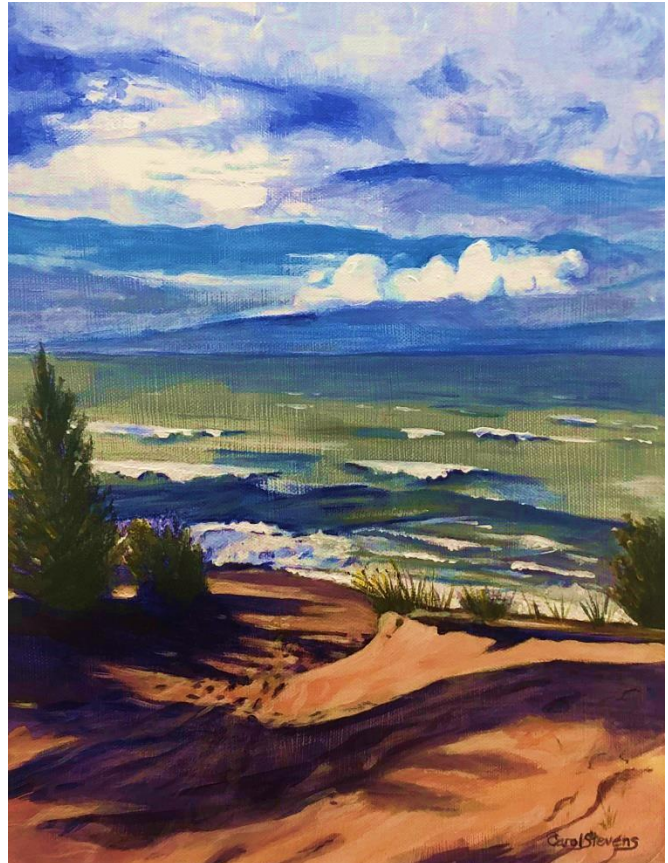

Summer Beckons, Acrylic paint
Carol Stevens, Warren Tri-County Fine Arts, Inc.