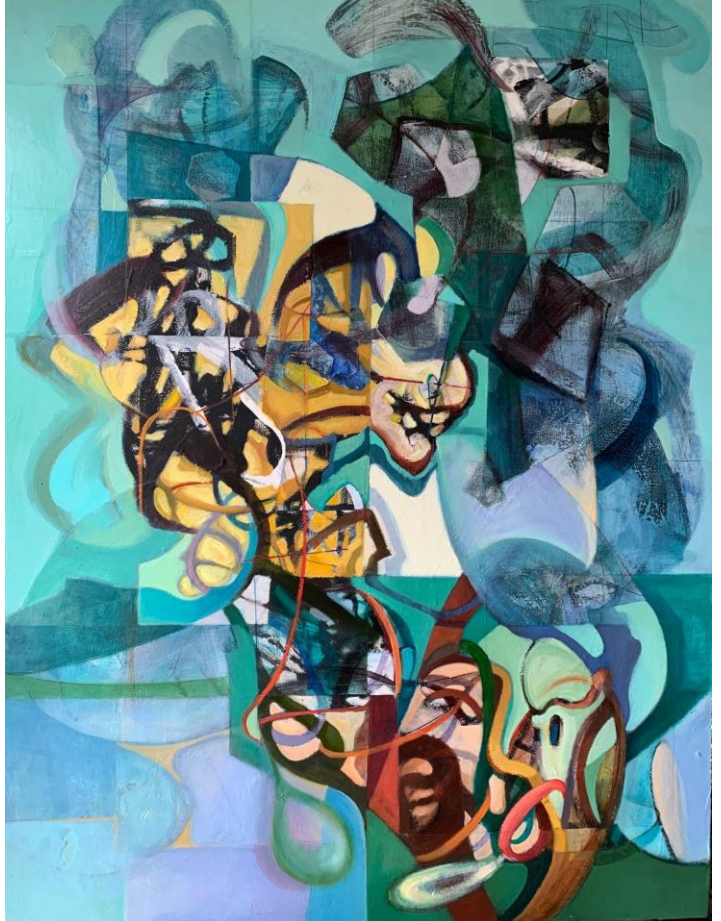

In *Dreamscape*, Qiu will exhibit artworks inspired by her heritage. "These works are an ongoing pursuit focusing on my Chinese cultural background. I make dreamscapes out of memories. By juxtaposing different elements, such as childhood memories, Chinese traditional fabric textiles, old legends, or the fragments from a vase, I tell stories of childhood fantasies and wonderlands." Qiu adds, "My drawings are visual poems bringing the viewer into an open-ended story. I create images that ignite the imagination and give a sense of delight; using colored pencils on layers of Mylar allow me to work on the sense of depth from the transparency."

In the *Dreamscape* exhibition, Jacobs will show artworks with unique visual layers. She shares, "My art practice has transitioned from working with thin layers of oil paint on canvas to hand-weaving and layering large panels of linen. In the process of making, I am always thinking about screens and the act of seeing through many layers." Jacobs adds, "These screens could be thought of as our layers of past memories and experiences; our pasts affect how we see the world today. Likewise, in the visual world, I have found that what is behind always affects what is in front. Seeing the world through fog, looking through long blades of grass, or seeing the sky through the thatched branches of a forest--I find the beauty in these layers."

***Dreamscape***

Sample images of exhibiting artwork

*Undulation*, Linen, Cathy Jacobs

*Ode to a Nightingale 1*, Monotype, Luzhen Qiu

For Immediate Release  
Contact: Stephanie Hazzard, Exhibition Manager  
586-469-8666  
[sahazzard@theartcenter.org](mailto:sahazzard@theartcenter.org)  
[press@theartcenter.org](mailto:press@theartcenter.org)

*Convergence*, Handwoven linen and aluminum, Cathy Jacobs

*Peering Through Strata III*, Oil on wood panel  
Luzhen Qiu

###